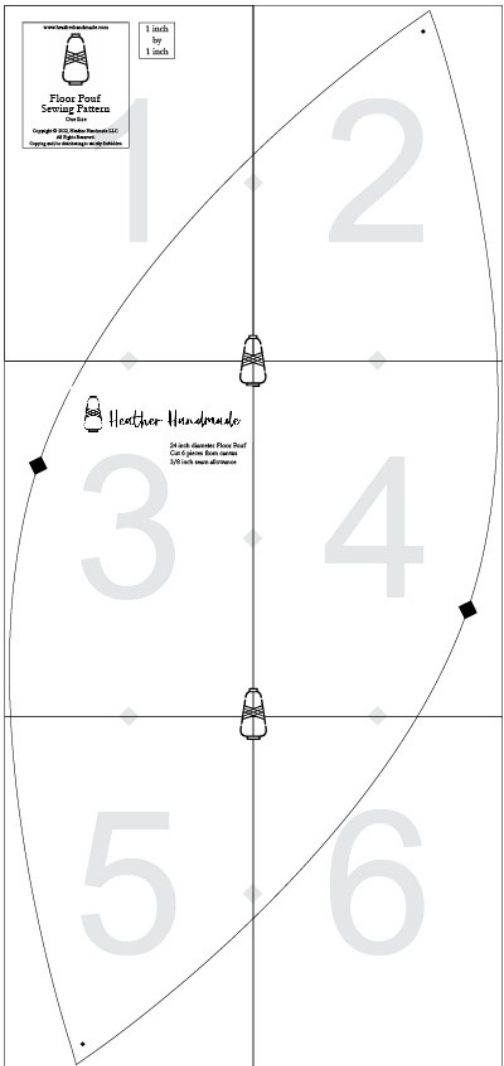

www.heatherhandmade.com

Floor Pouf Sewing Pattern

One Size

1 inch
by
1 inch

Copyright © 2022, Heather Handmade LLC.
All Rights Reserved.
Copying and/or distributing is strictly forbidden

Heather Handmade

24 inch diameter Floor Pouf
Cut 6 pieces from canvas
3/8 inch seam allowance

3

4

5

6